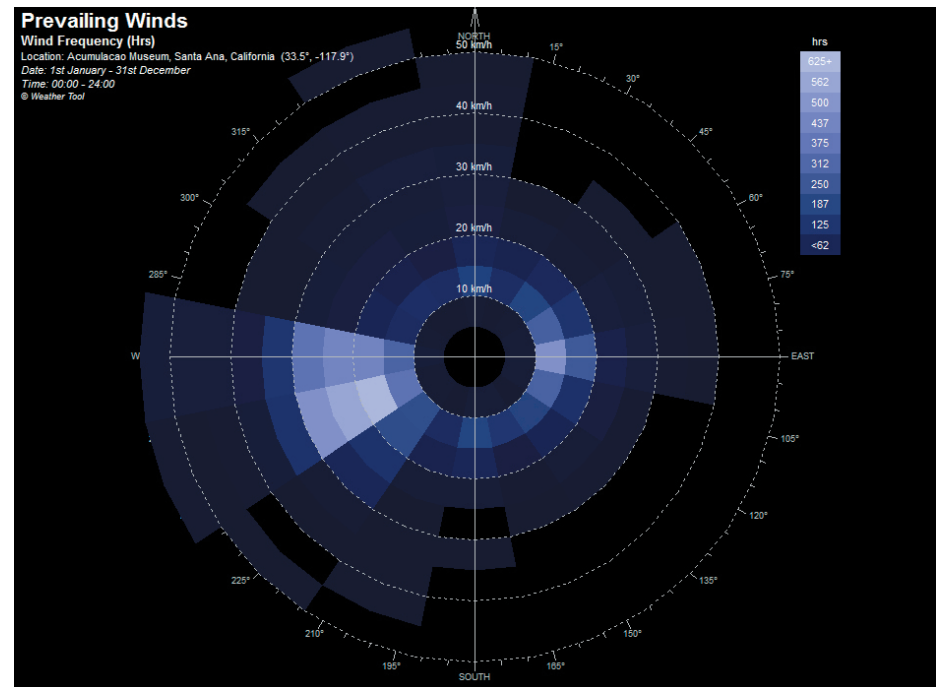

prevailing winds.