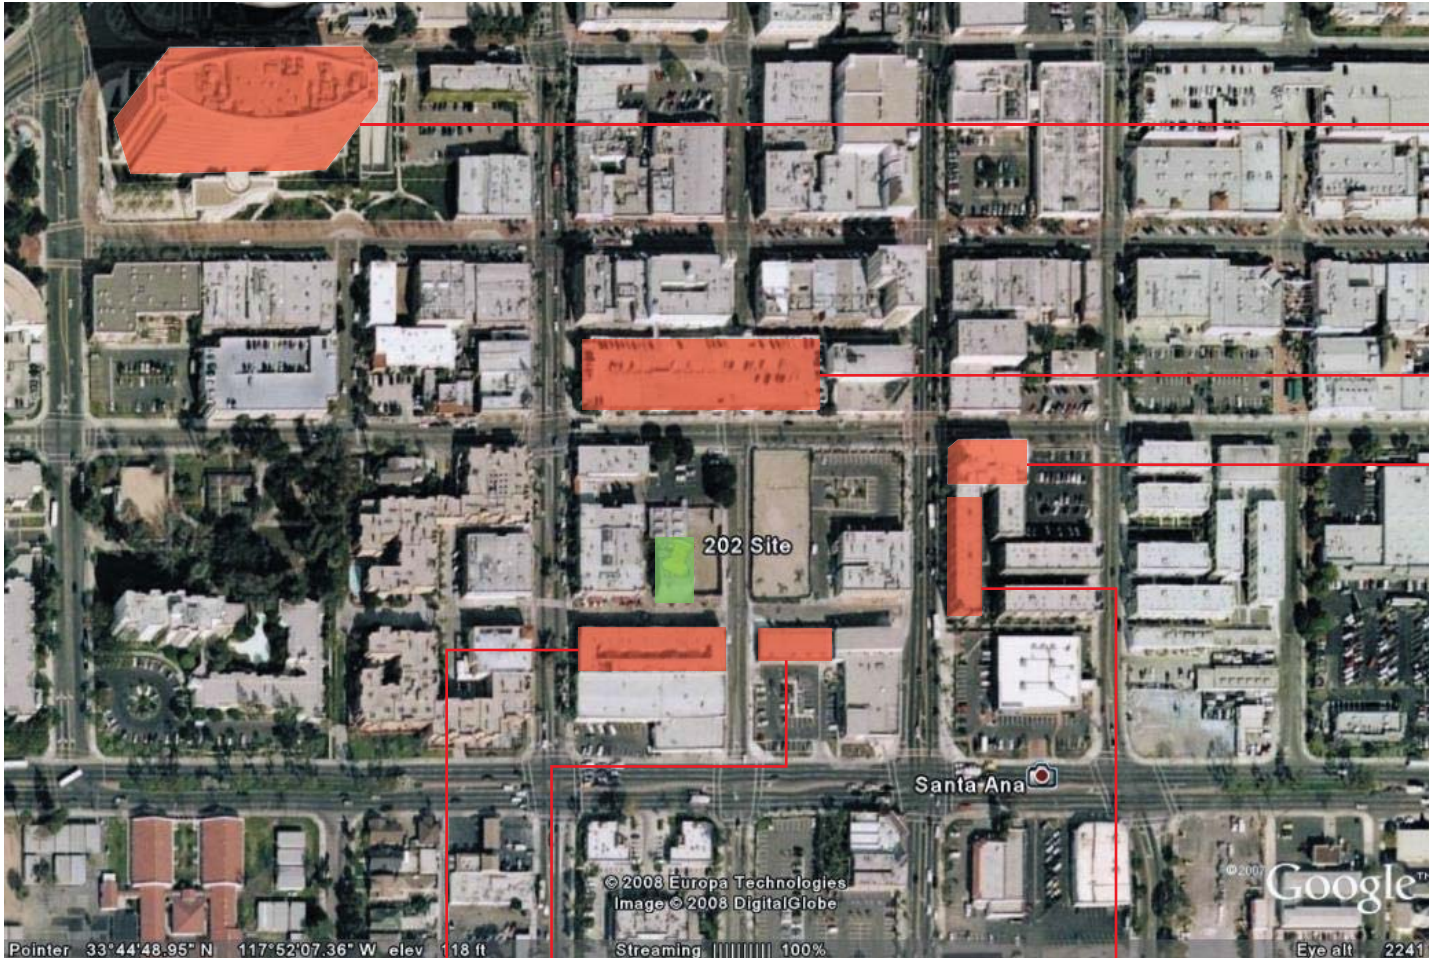

SITE LOCATION

SANTA ANA, CA

vicinity map.

ronal reagan courthouse.

parking structure.

santa ana city hall.

grand central building.

OCCA.

new residential development.

proposed site. existing building to be demolished.

SITE PANORAMA

SANTA ANA, CA

proposed site. existing building to be demolished.

grand central building. directly across from proposed site.