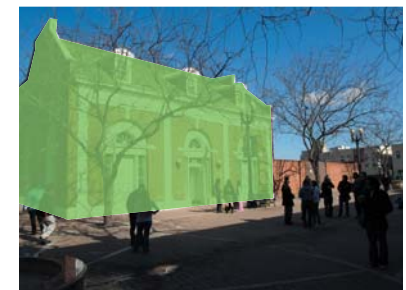

SITE LOCATION

SANTA ANA, CA

vicinity map.

ronal reagan courthouse.

parking structure.

santa ana city hall.

grand central building.

OCCA.

new residential development.

proposed site. existing building to be demolished.

SITE PANORAMA

SANTA ANA, CA

proposed site. existing building to be demolished.

grand central building. directly across from proposed site.

SITE CLIMATE

SANTA ANA, CA

solar envelope.

prevailing winds.