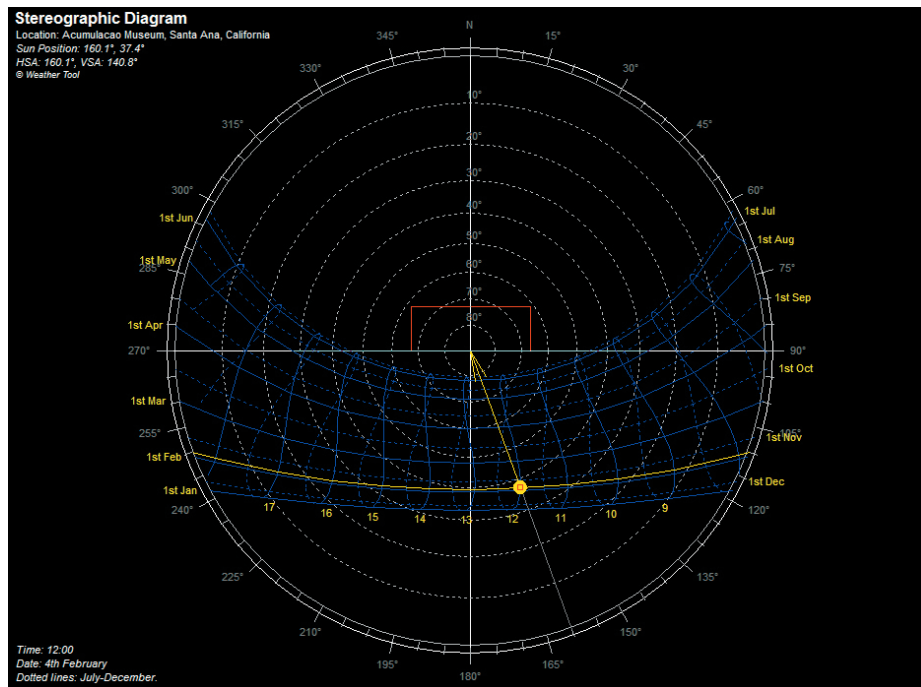

SITE CLIMATE

SANTA ANA, CA

solar envelope.